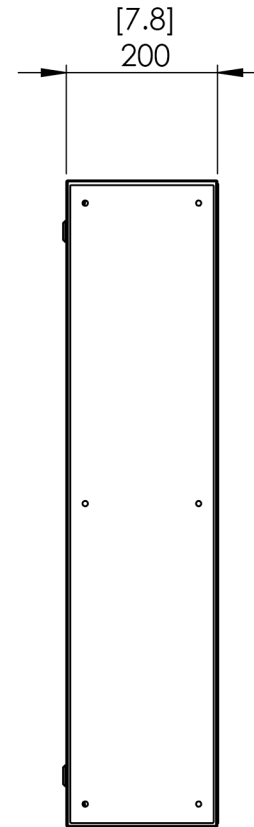

## PRO-M 4 RAIL 160 MOD

**SIS**  
SMART INTEGRATION SYSTEMS

<b>SPECIFICATIONS</b>	<b>MEASUREMENTS</b>
Product Dimensions	855mm (33.6") 855mm (33.6") 200mm (7.8")
Number of DIN Rails	4
Number Modules	4 x 40
Number of Doors	2
Wall Mount	yes
Front Cover Panel	4
Trunking Cables	40mm 40mm
Finish Color	Black Powder Coated
IP Rating	IP44
Weight	36.9kg (81lbs)

### OVERALL DIMENSIONS

### ENCLOSURE DIMENSIONS