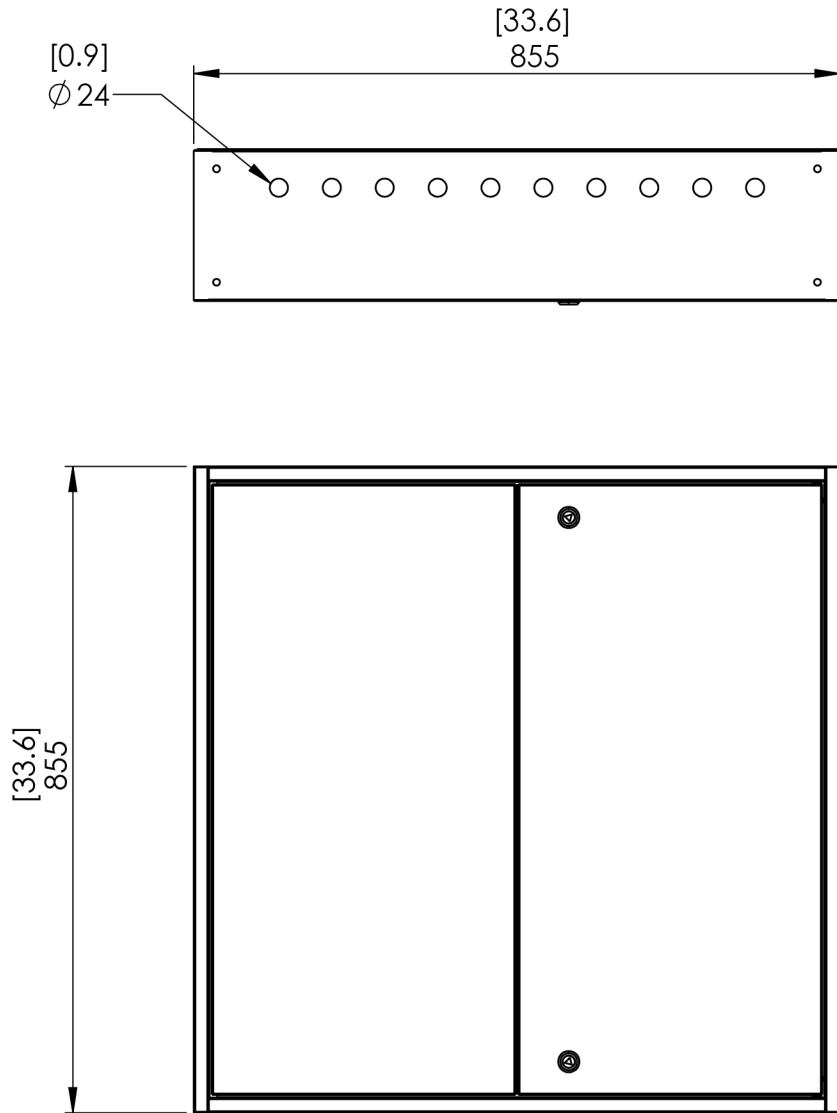

## PRO-M 4 RAIL 160 MOD

**SIS**  
SMART INTEGRATION SYSTEMS

<b>SPECIFICATIONS</b>	<b>MEASUREMENTS</b>
Product Dimensions	855mm (33.6") 855mm (33.6") 200mm (7.8")
Number of DIN Rails	4
Number Modules	4 x 40
Number of Doors	2
Wall Mount	yes
Front Cover Panel	4
Trunking Cables	40mm 40mm
Finish Color	Black Powder Coated
IP Rating	IP44
Weight	36.9kg (81lbs)

### OVERALL DIMENSIONS