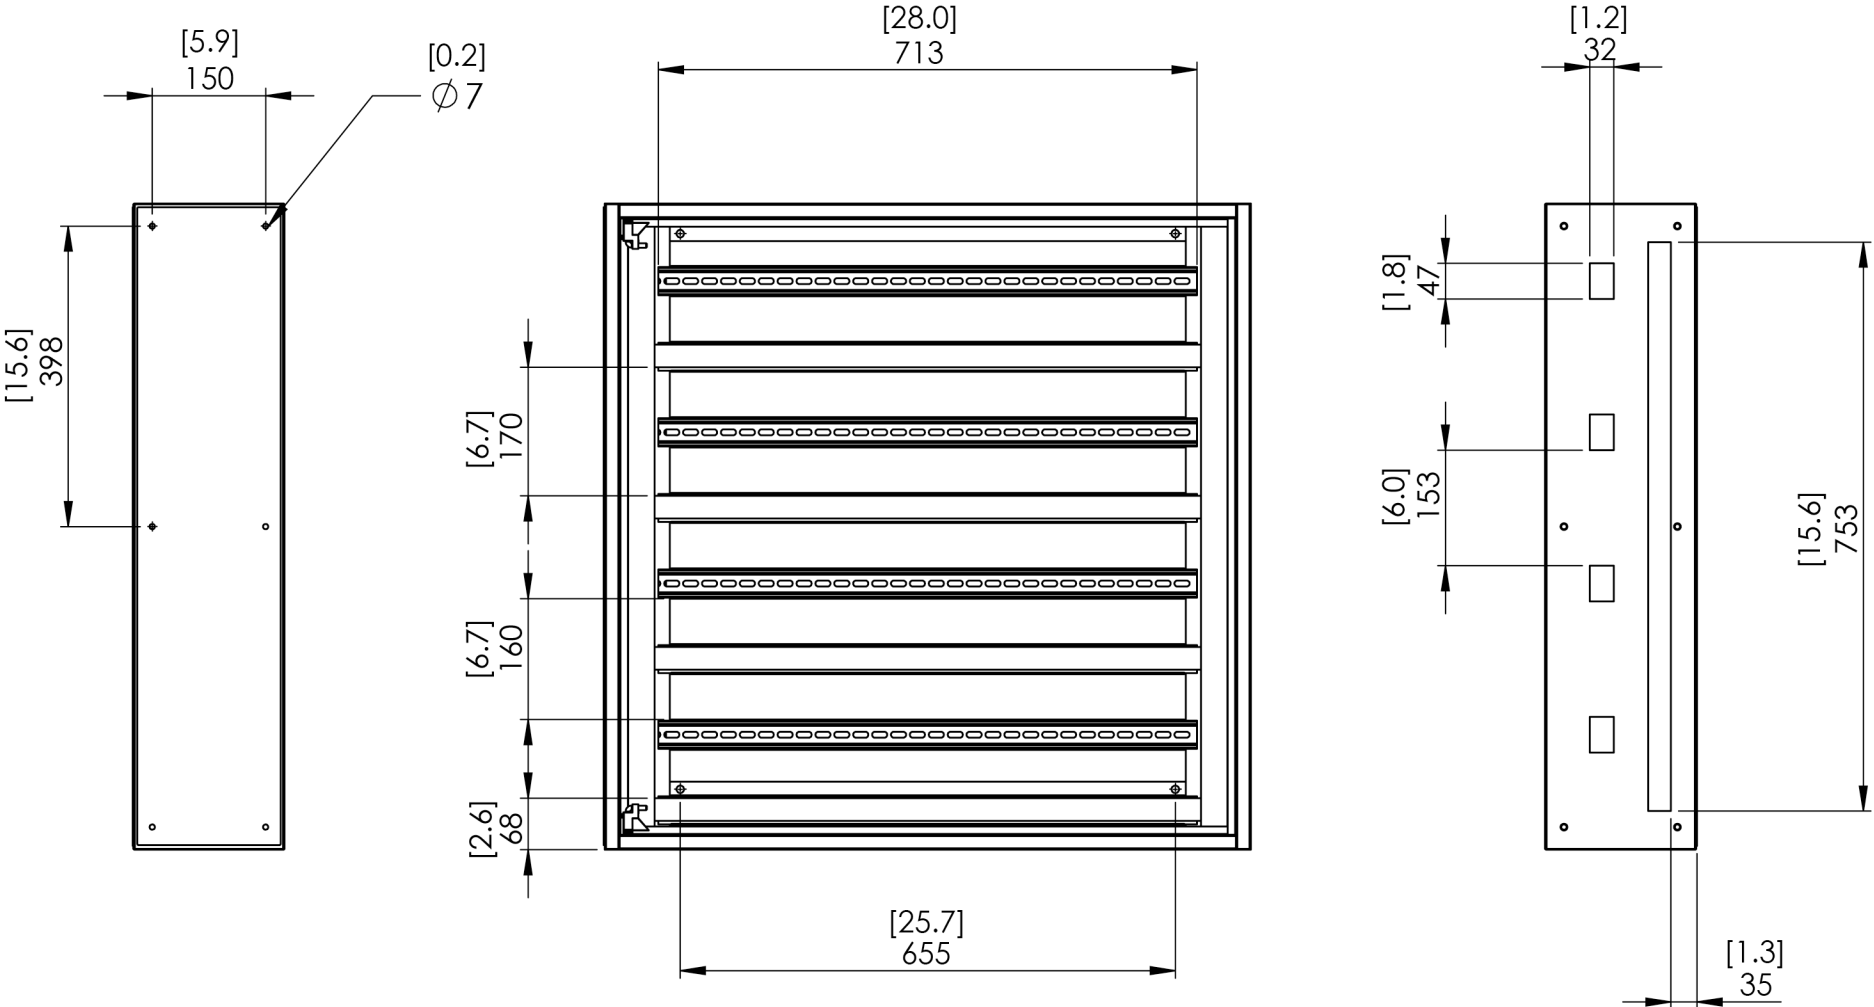

PRO-M

PRO-M 4 RAIL 160 MOD

SIS
SMART INTEGRATION SYSTEMS

ENCLOSURE DIMENSIONS